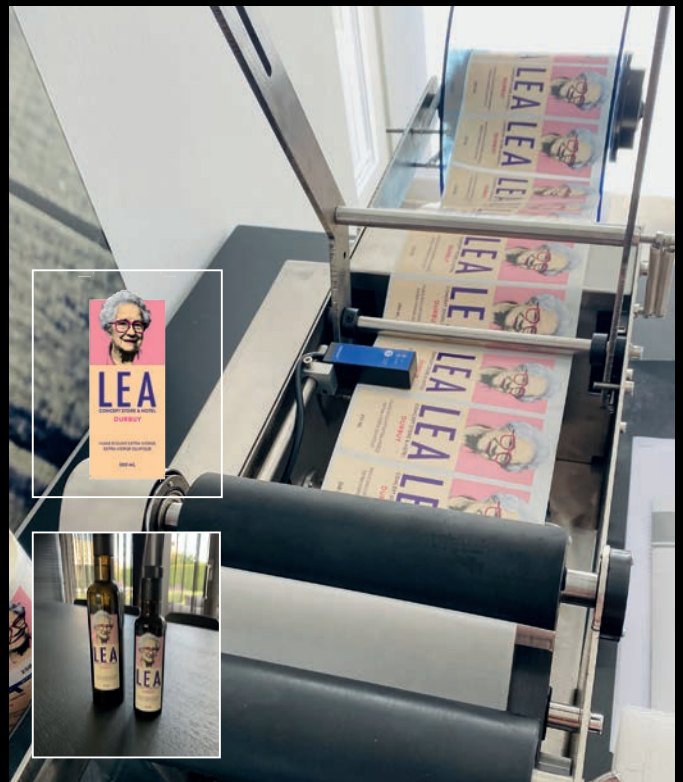

## Spout

EAN 8435111501863  
Ø wide: 13 mm high: 65 mm

EAN 8435111501870  
Ø wide: 18 mm high: 85 mm

EAN 8435111501887  
Ø wide: 28 mm high: 105 mm

GEPERSONALISEERD

- Beyond Extra Virgin -

The Taste Company